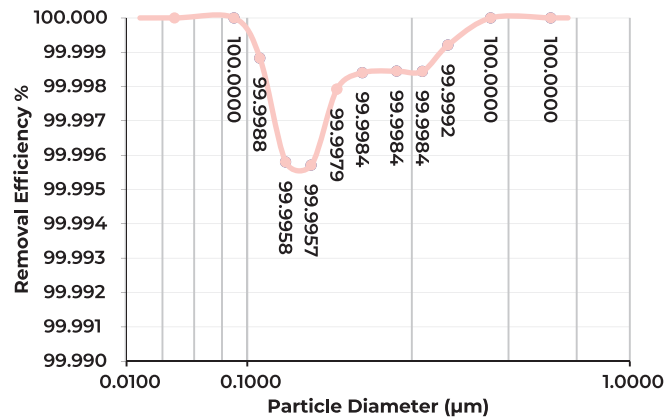

aairMICU

CADR
440
m³/h

UP TO
10
MONTHS

40
m²

55
dB(a)

GENERAL SPECIFICATIONS

Color	White / Graphite / Peach
Voltage Requirement	110V or 220V
Energy Consumption	80W(avg) 180W(max) 110V / 90W(avg) 230W(max) 220V
Machine Package Dimensions	780x720x500mm
Arm Package Dimensions	1000x590x510mm
Machine w/ Hood Weight	28.5kg
Packaged Machine Weight	30.5kg
Packaged Arm Weight	6.1kg
Room Size w/2.4m Ceiling	40 m ² w/ 9 Air Changes per Hour
Decibels	35 - 55 dB(a) 110V / 58dB(a) 220V
Fan and Motor	Blauberg 110V, EbmPapst 220V, Made in Germany
Control Panel	Hidden Display Touch Screen
Air Intake	Hood or 360 Degree Inlet
Air Outlet	Jet Outlet
Housing Material	ABS and Metal with Silver Ion Anti-Microbial Coating
Safety Ratings	

Mobile App OS

aeris

302x302x280mm

FILTER CONFIGURATION

Media Type	F9 Pre-Filter with Zinc Pyrithione Coating 1000 g sulfur impregnated activated carbon 500 g activated alumina, 500 g Zeolite
Filter Media Amount	H14 Main Filter with Zinc Pyrithione Coating 7m ²
Filter Media Rating and Efficiency	EN1822, ISO-18184
Filter Life - Max Fan Speed	10 Months based on speed 3, 24/7

PARTICLE SIZE REMOVAL EFFICIENCY

Mesured at 122cm/s

WITH SUCTION ARM

	m ³ /h	ACH	Noise dB
Speed 1	100	2,24	40
Speed 2	180	4,04	44
Speed 3	240	5,38	50
Speed 4	320	7,18	53
Speed 5	380	8,52	55
Speed 6	440	9,87	58