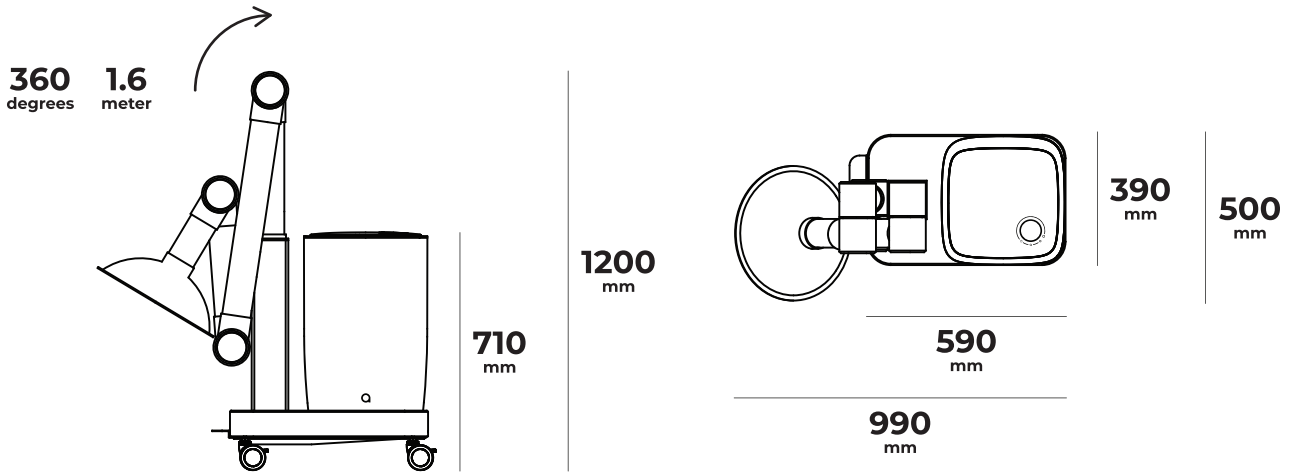

aairMICU

CADR
440
m³/h

UP TO
10
MONTHS

40
m²

55
dB(a)

GENERAL SPECIFICATIONS

Color	White / Graphite / Peach
Voltage Requirement	110V or 220V
Energy Consumption	80W(avg) 180W(max) 110V / 90W(avg) 230W(max) 220V
Machine Package Dimensions	780x720x500mm
Arm Package Dimensions	1000x590x510mm
Machine w/ Hood Weight	28.5kg
Packaged Machine Weight	30.5kg
Packaged Arm Weight	6.1kg
Room Size w/2.4m Ceiling	40 m ² w/ 9 Air Changes per Hour
Decibels	35 - 55 dB(a) 110V / 58dB(a) 220V
Fan and Motor	Blauberg 110V, EbmPapst 220V, Made in Germany
Control Panel	Hidden Display Touch Screen
Air Intake	Hood or 360 Degree Inlet
Air Outlet	Jet Outlet
Housing Material	ABS and Metal with Silver Ion Anti-Microbial Coating
Safety Ratings	